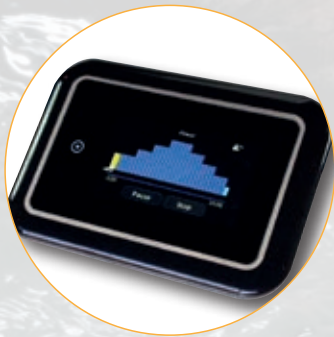

AQUA FAMILY

3

PUMPS

25

WATER
PORTALS

XTREME RANGE

FEATURES

- 35 Water Portals
- 6 Swim Jets
- 1 Therapy Pump
- 3 Swim Pumps
- Touch Screen Swim System
- In.Stream sound system with pop-up speakers
- Full LED Chroma Therapy
- Chromatherapy Lighting
- LEDs, Illuminated Controls & Pillows
- 6 Roman Fountains
- 3 Stainless Steel Handrails
- Swim Tether Enabled
- Ozonator
- Pure Clean Sanitation System
- Dual Filter Housing
- Fibreglass Base
- 4 Piece Hard Cover
- 5 Year Warranty
- 50 Amp Supply