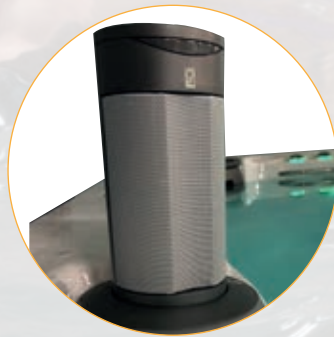

Bluetooth Music System